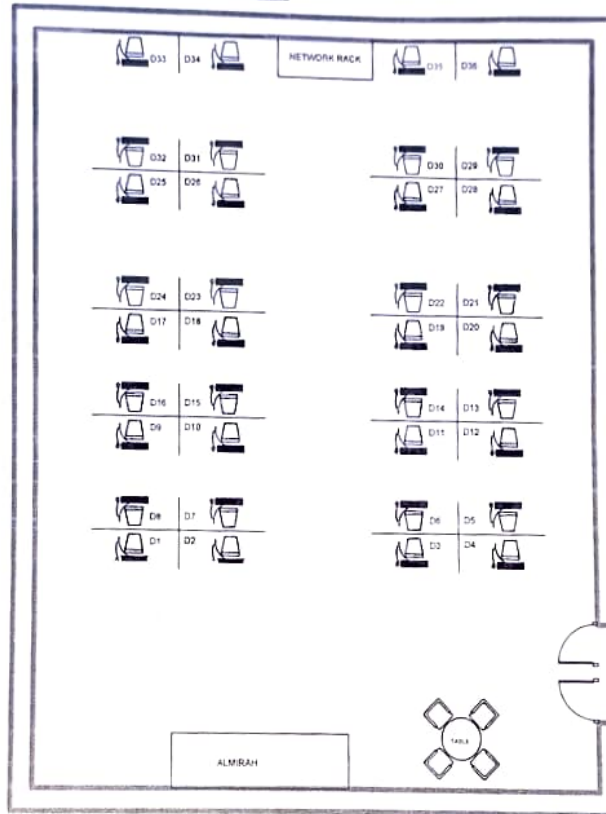

PL LAB

Department of
COMPUTER SCIENCE

PRINCIPAL
ANGALAM COLLEGE OF ENGINEERING
Erode - 635 007