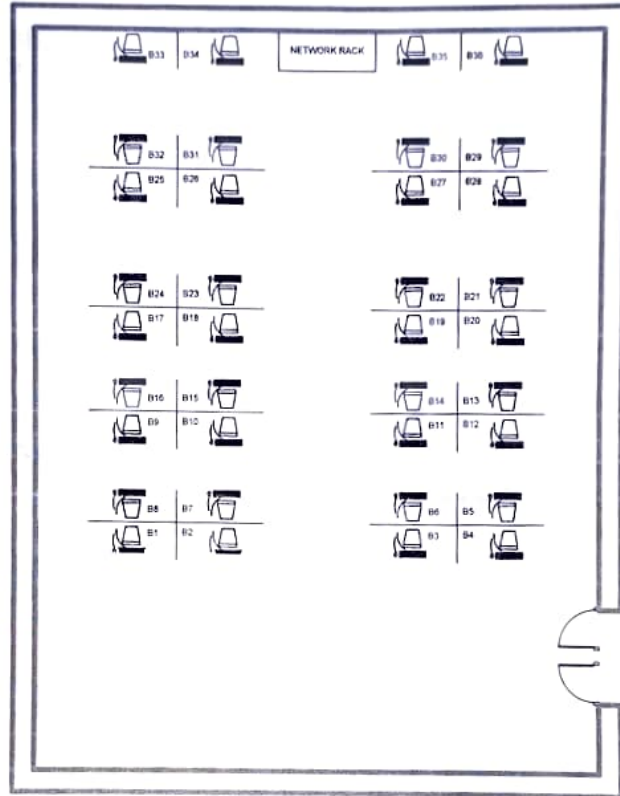

PAN LAB

PRINCIPAL
ANGALAY COLLEGE OF ENGINEERING
EDUVAMPUR

Department of
COMPUTER SCIENCE