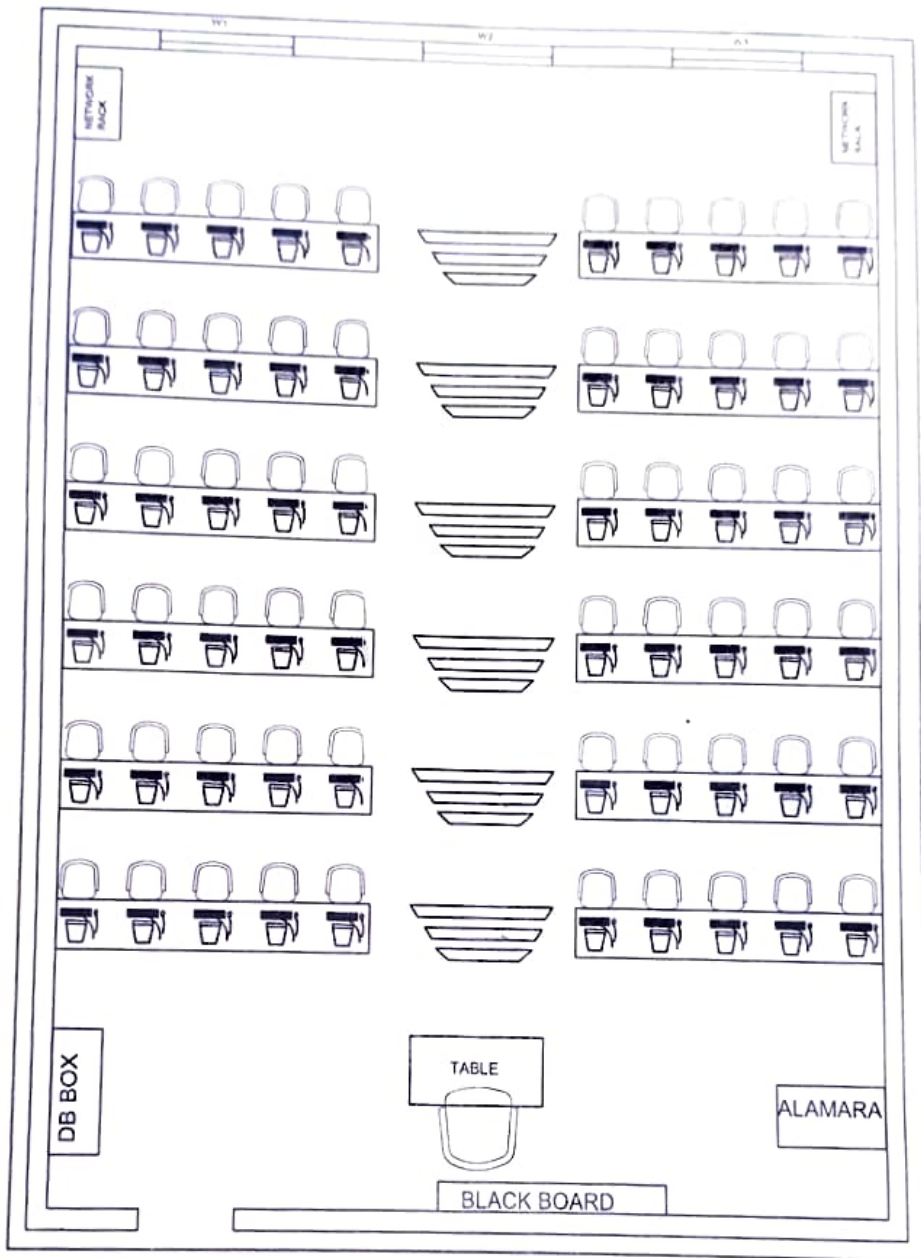

# CENTRAL COMPUTING LAB

PRINCIPAL  
ANGALAM COLLEGE OF ENGINEERING  
Ertumanoor